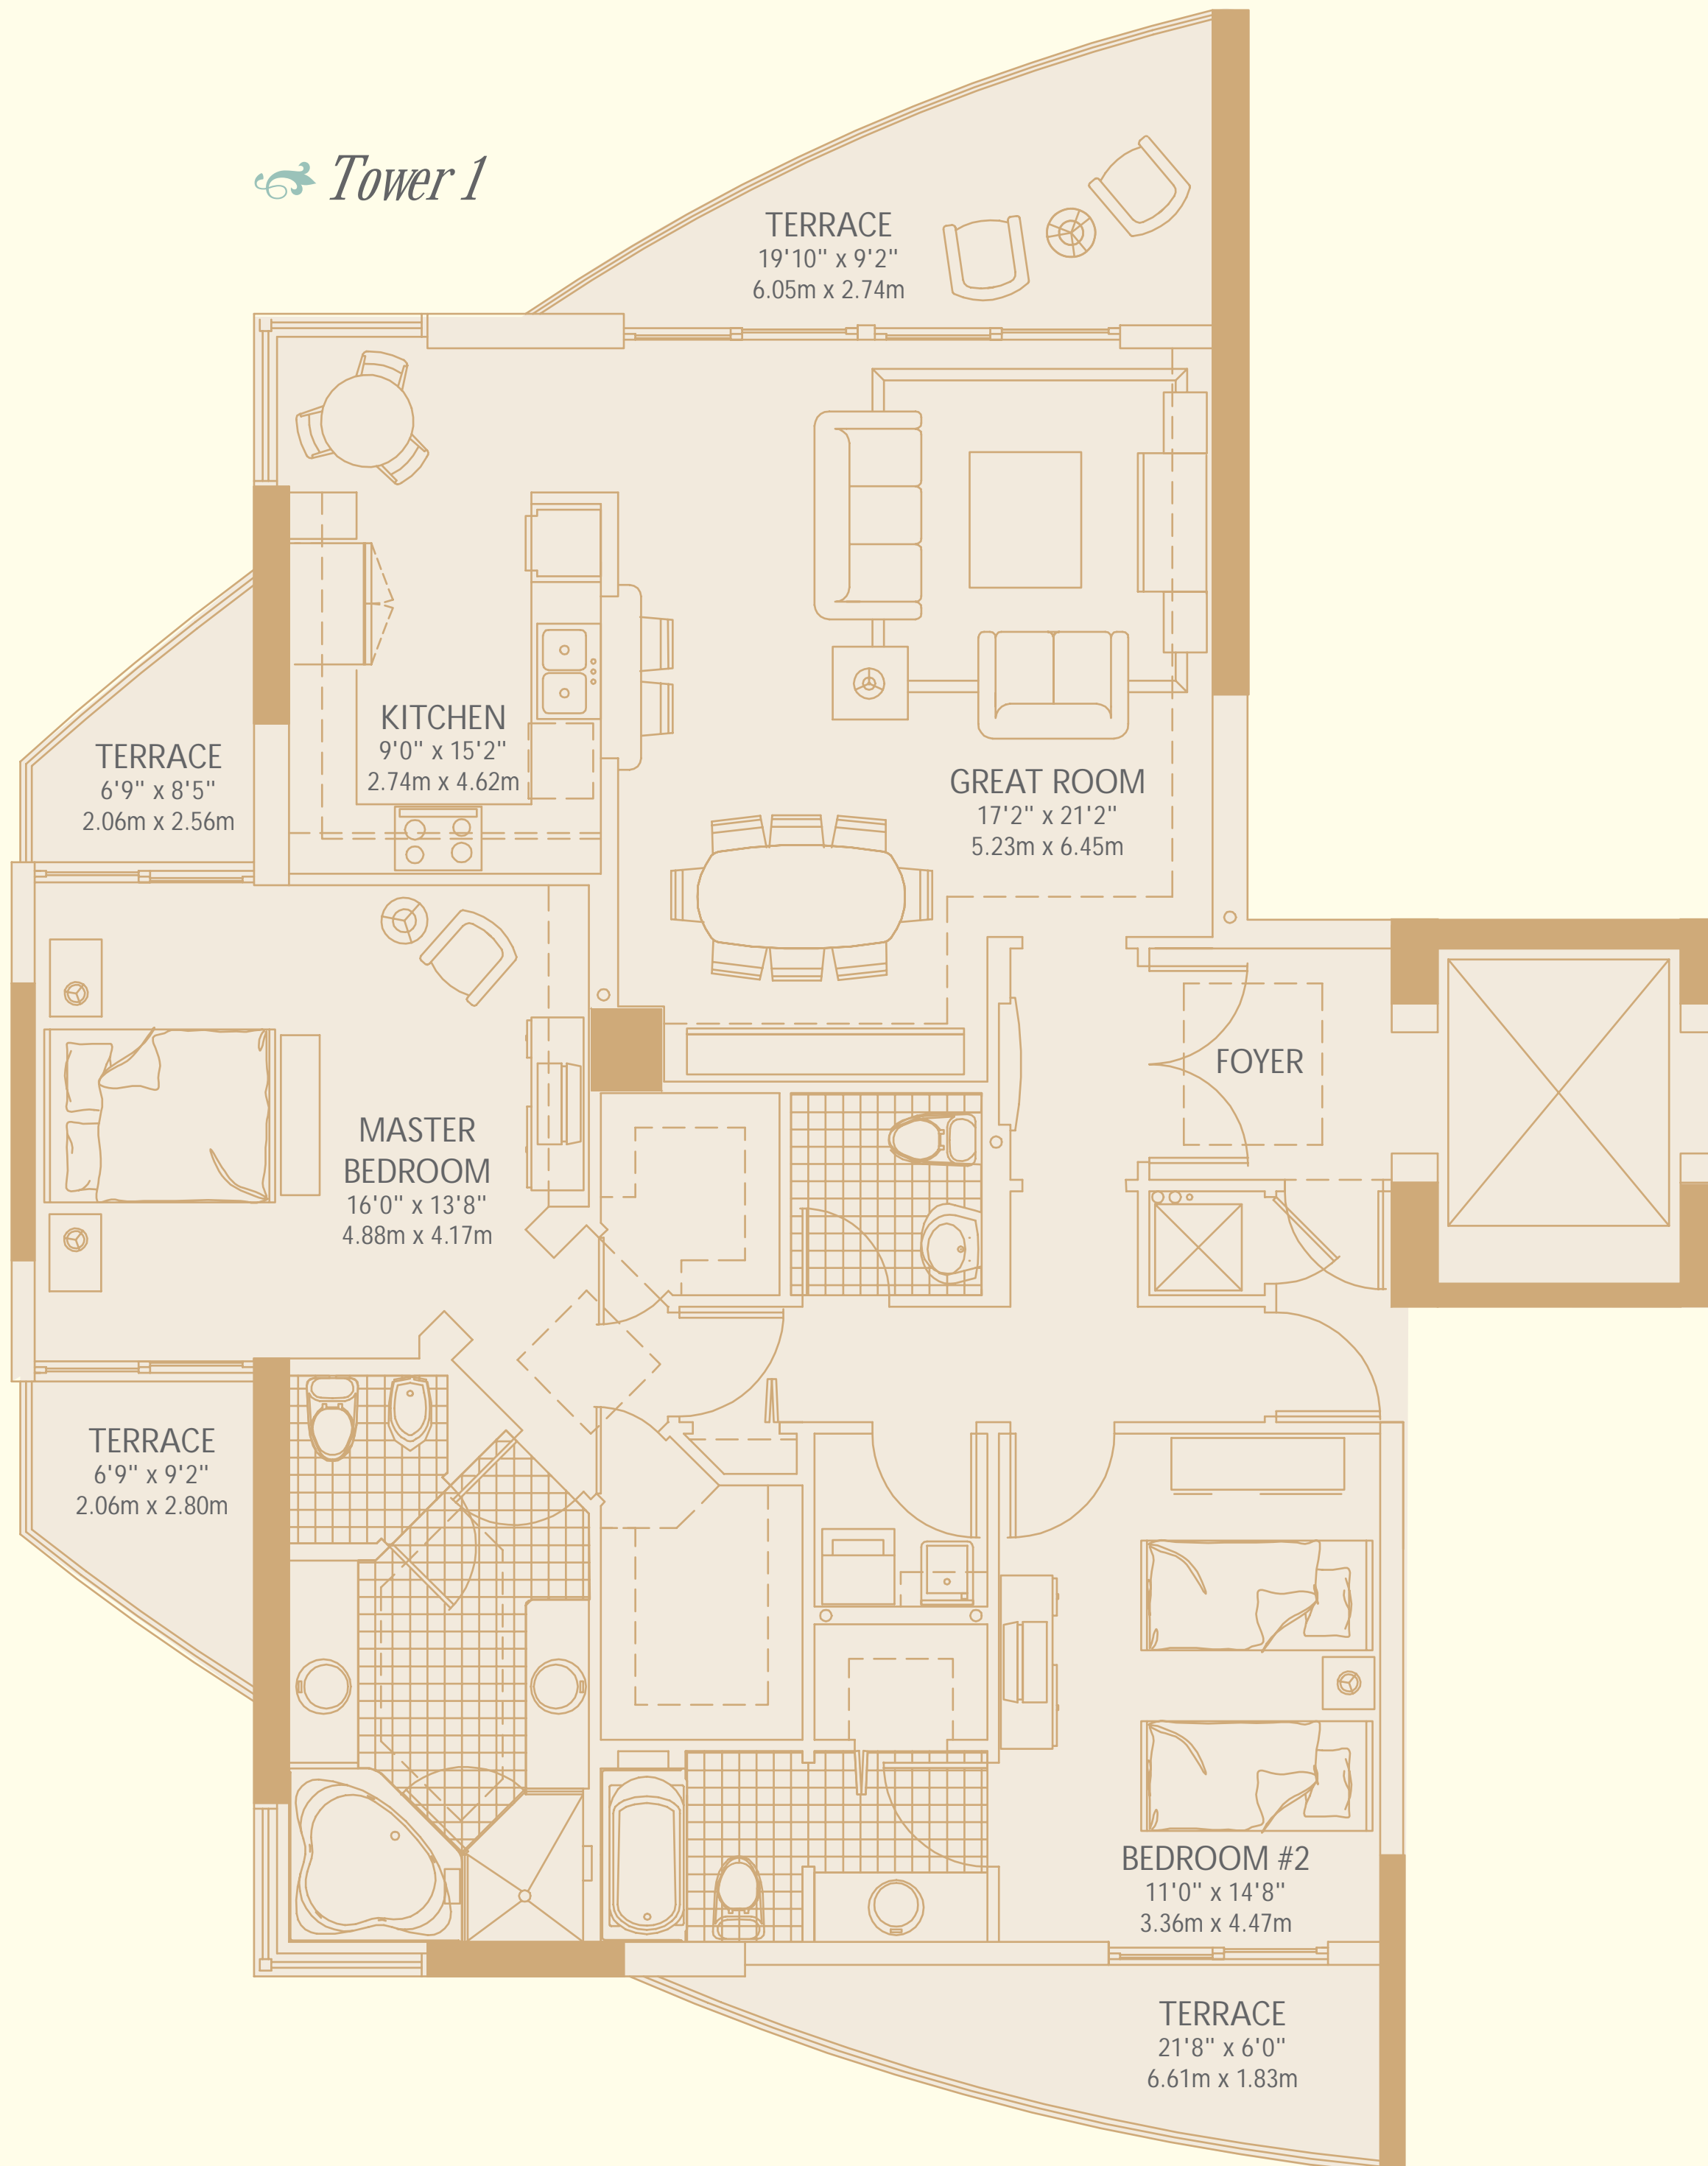

*Residence C*

2 BEDROOM 2 1/2 BATH

INTERIOR	1,545 SQ.FT.	143.53 M <sup>2</sup>
TERRACE	273 SQ.FT.	25.36 M <sup>2</sup>
TOTAL	1,818 SQ.FT.	168.89 M <sup>2</sup>

*Key Plan*