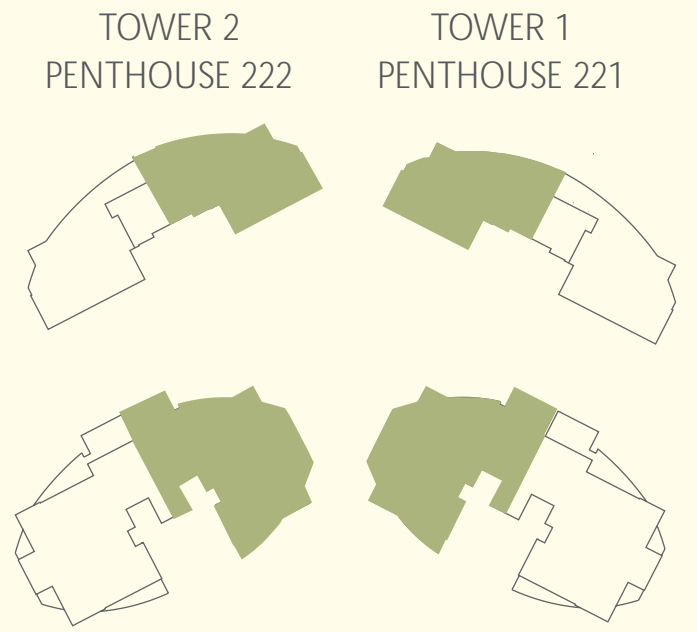

*Penthouse 221 & 222*

3 BEDROOM 4 1/2 BATH + FAMILY ROOM  
+ EXERCISE ROOM + SUNDECK WITH SPA

INTERIOR	2,389 SQ.FT.	222.03 M <sup>2</sup>
TERRACE	1,666 SQ.FT.	154.83 M <sup>2</sup>
TOTAL	4,055 SQ.FT.	376.86 M <sup>2</sup>

*Penthouse 222 Level 22 & 23 Tower 2*

(SAME FLOORPLAN REVERSED)

*Key Plan*

*Penthouse 221 Level 22 Tower 1*

*Penthouse 221 Level 23 Tower 1*