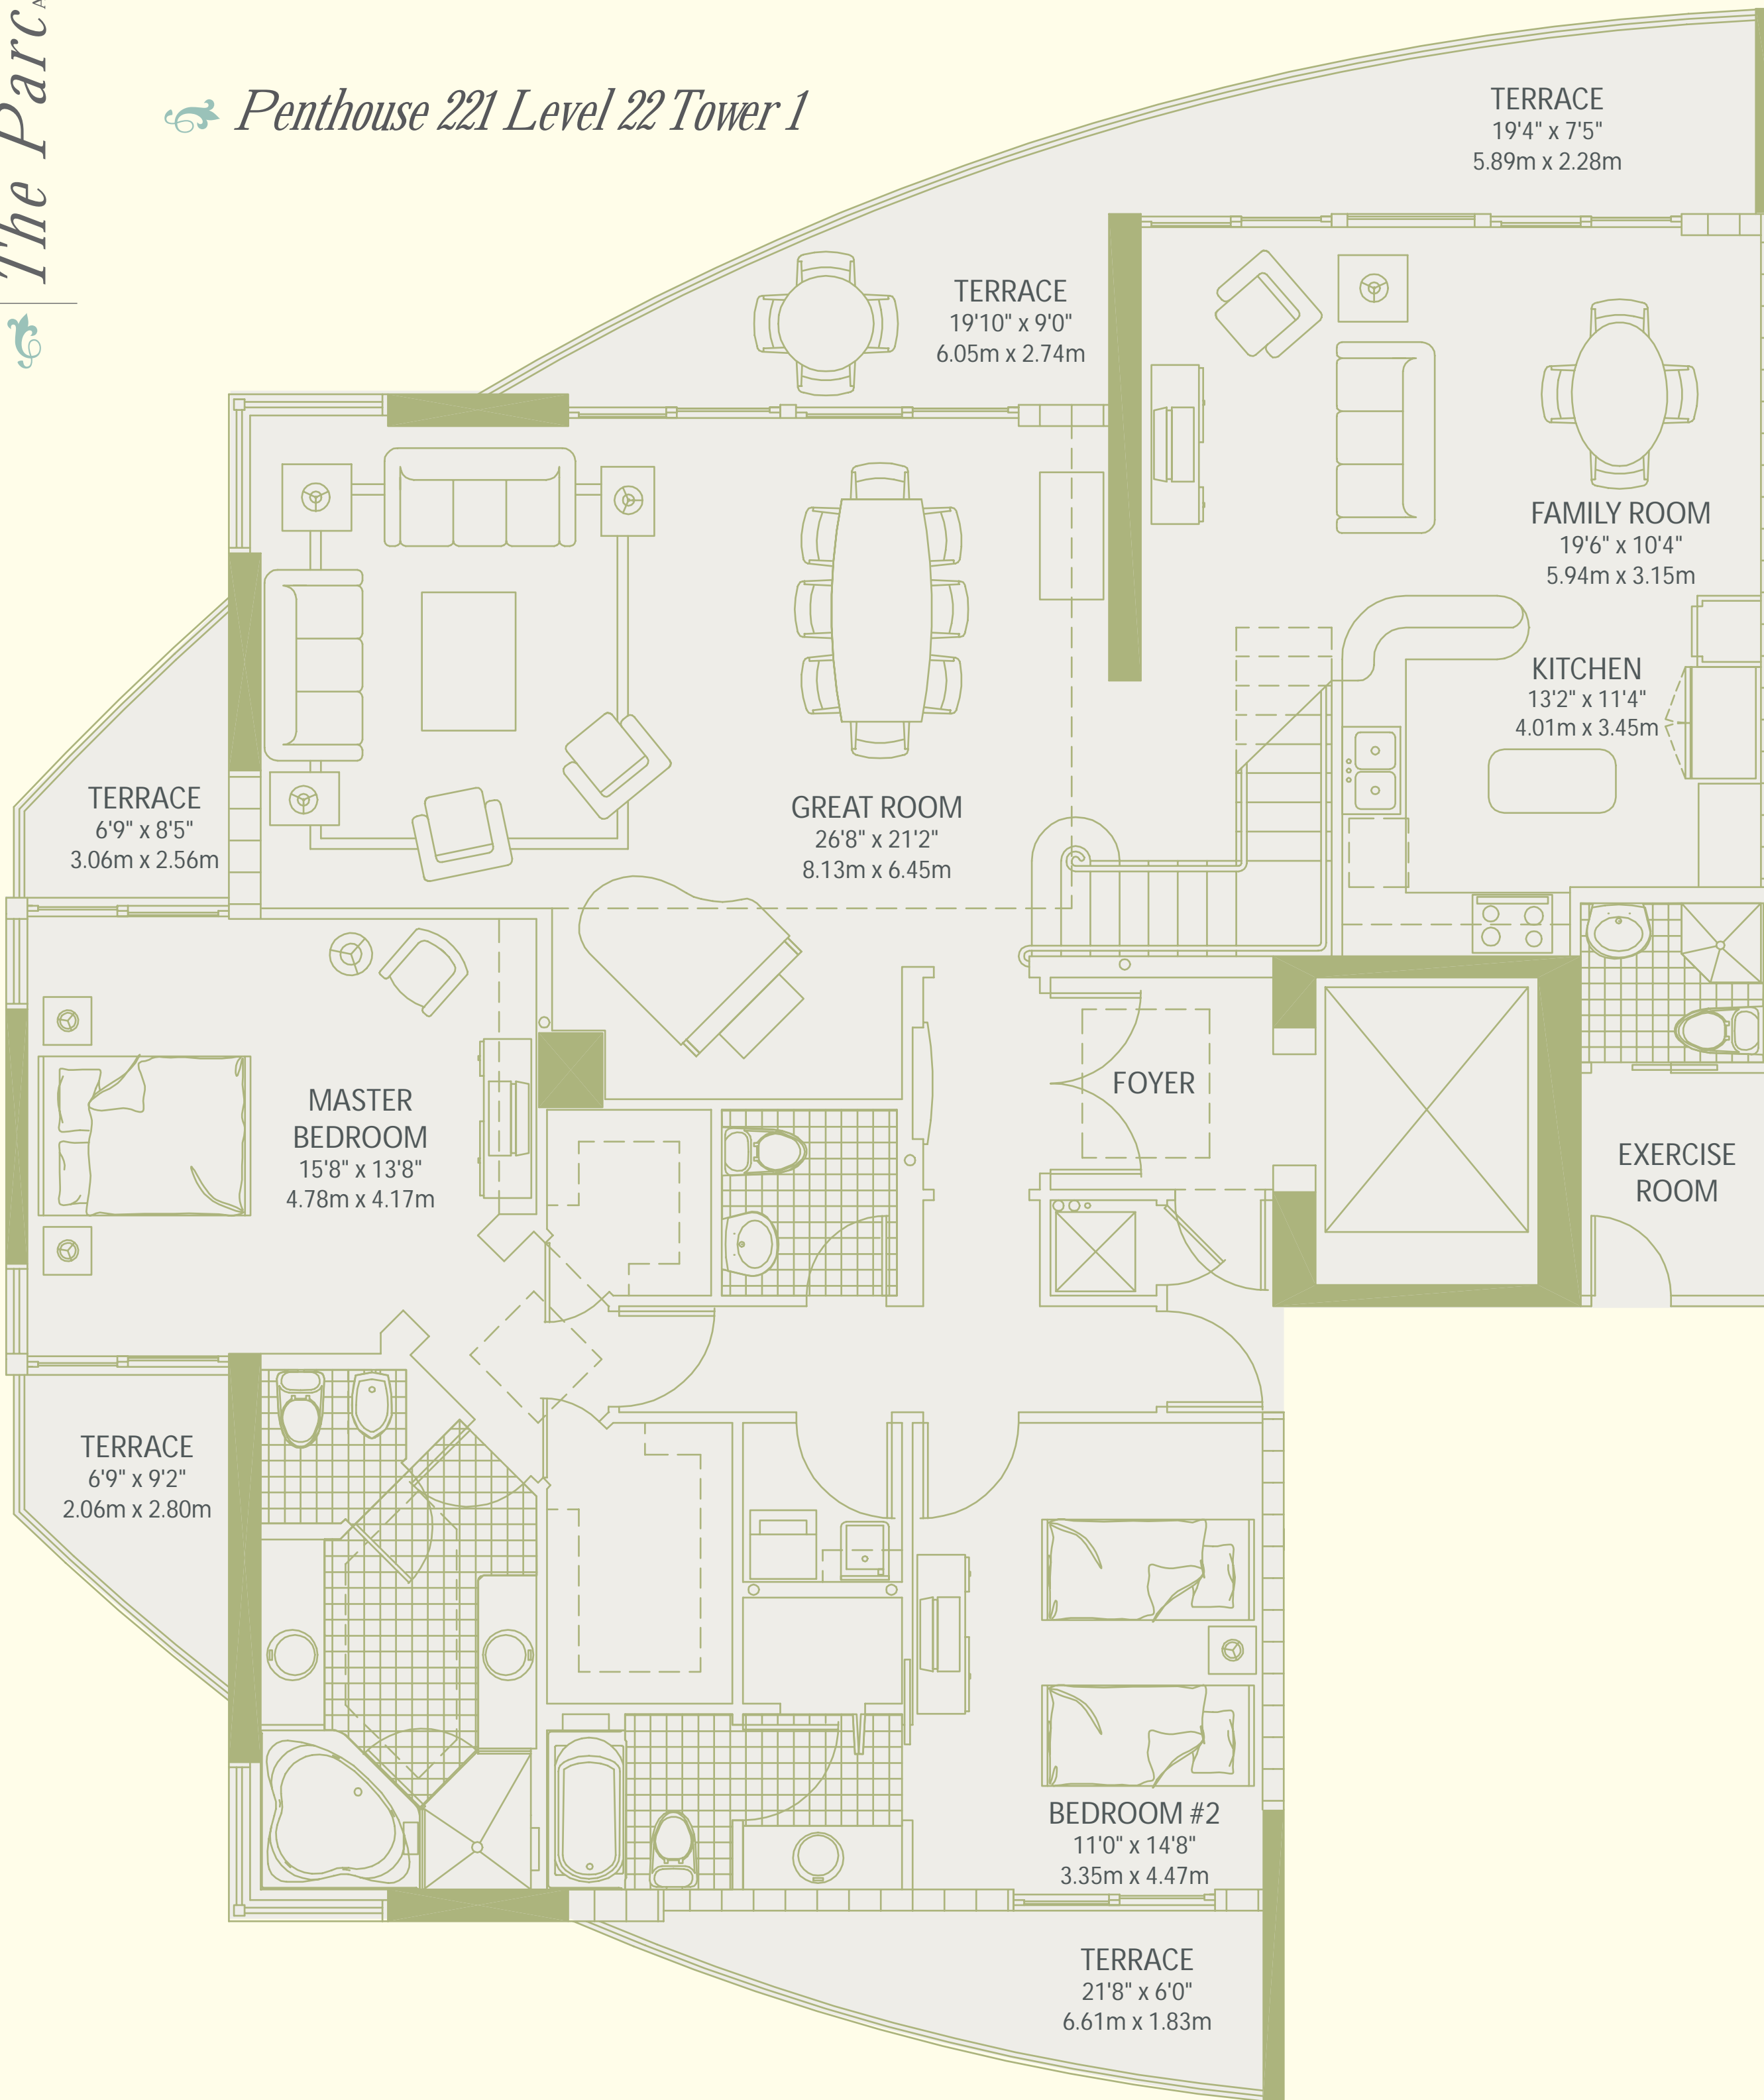

*Penthouse 221 & 222*

3 BEDROOM 4 1/2 BATH + FAMILY ROOM  
+ EXERCISE ROOM + SUNDECK WITH SPA

INTERIOR	2,389 SQ.FT.	222.03 M <sup>2</sup>
TERRACE	1,666 SQ.FT.	154.83 M <sup>2</sup>
TOTAL	4,055 SQ.FT.	376.86 M <sup>2</sup>

*Penthouse 222 Level 22 & 23 Tower 2*

(SAME FLOORPLAN REVERSED)

*Key Plan*

*Penthouse 221 Level 22 Tower 1*

*Penthouse 221 Level 23 Tower 1*