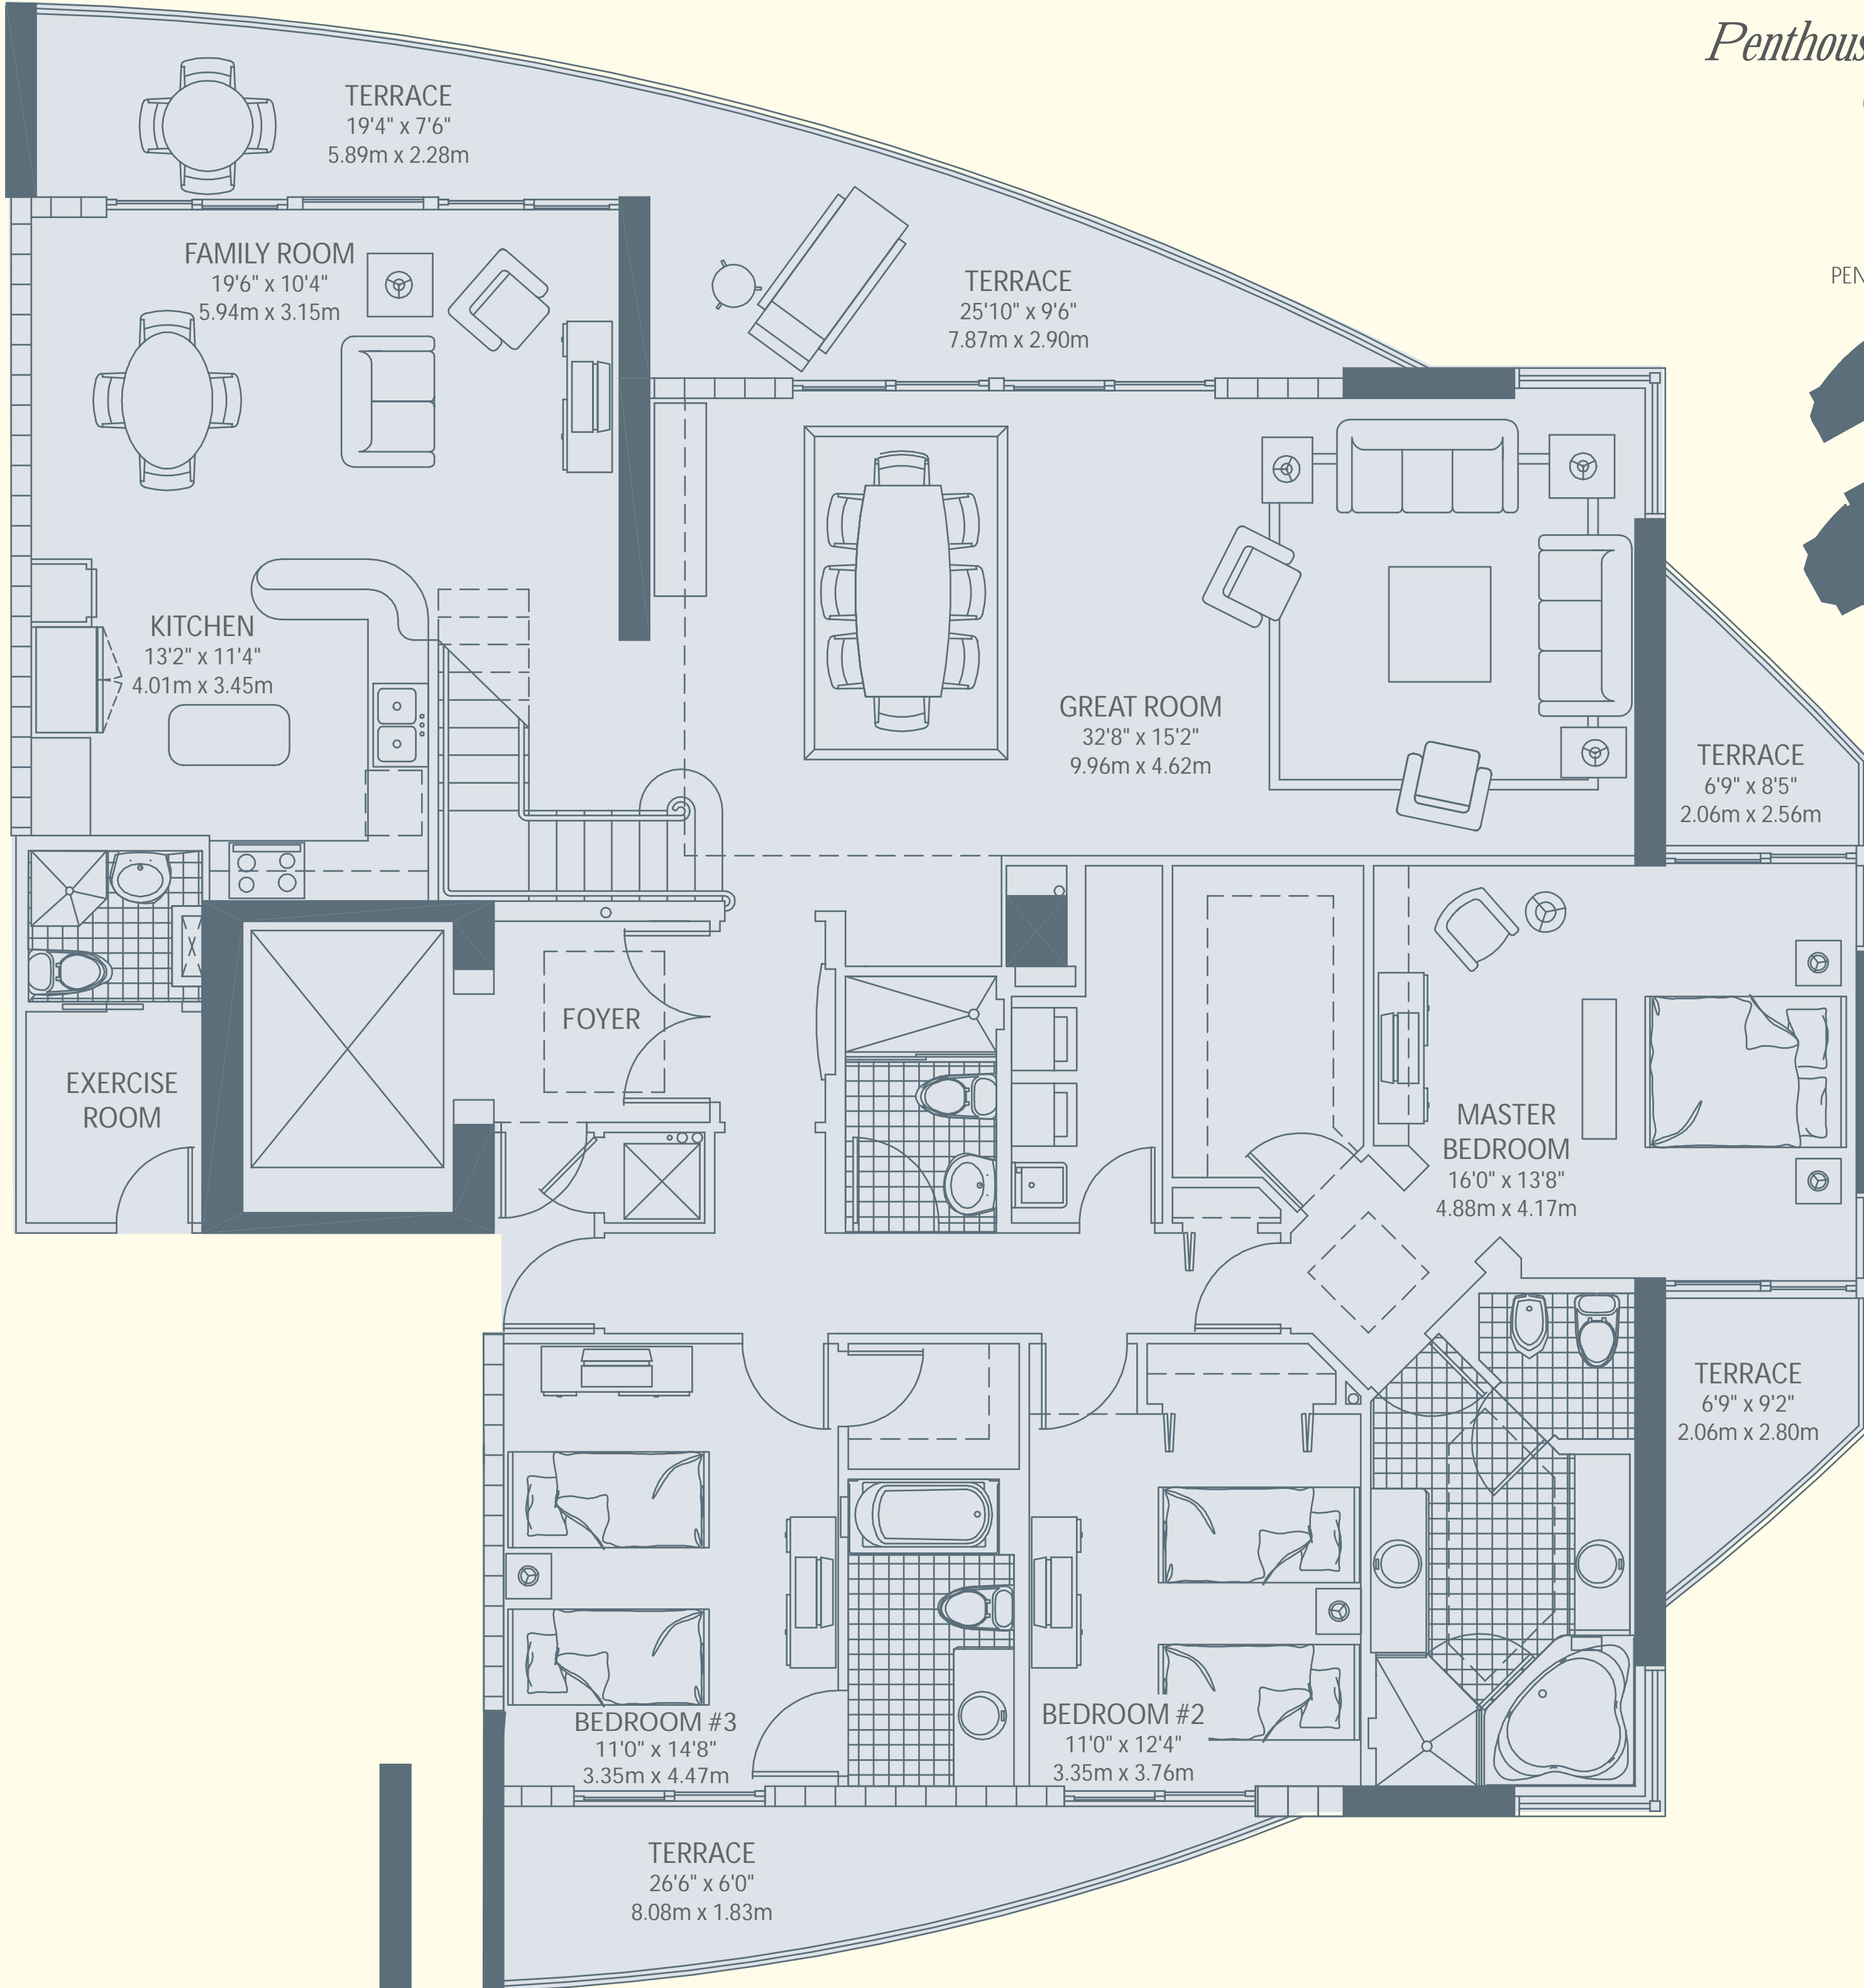

Penthouse 211 & 212

4 BEDROOM 5 BATH + FAMILY ROOM + EXERCISE ROOM + SUNDECK WITH SPA

INTERIOR	2,667 SQ.FT.	247.86 M <sup>2</sup>
TERRACE	1,972 SQ.FT.	183.27 M <sup>2</sup>
TOTAL	4,639 SQ.FT.	431.13 M <sup>2</sup>

Penthouse 211 Level 22 Tower 1

Penthouse 212 Level 22 & 23 Tower 2

(SAME FLOORPLAN REVERSED)

Key Plan

Penthouse 211 Level 23 Tower 1