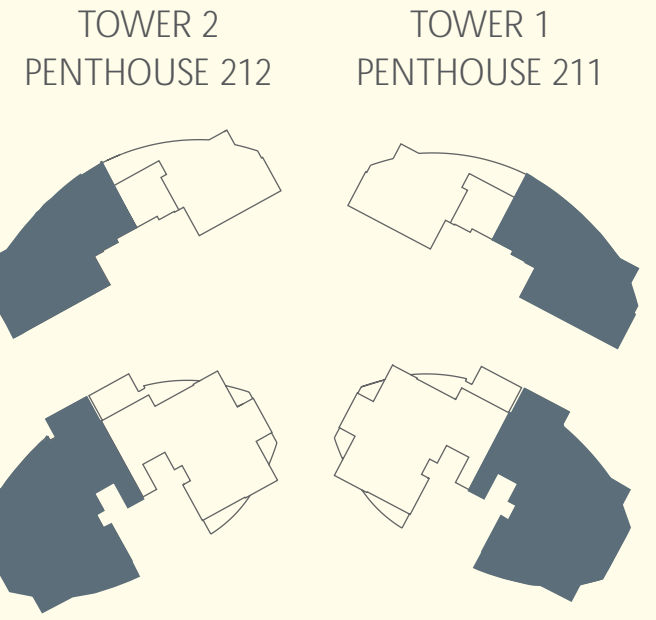

Penthouse 211 & 212

4 BEDROOM 5 BATH + FAMILY ROOM + EXERCISE ROOM + SUNDECK WITH SPA

INTERIOR	2,667 SQ.FT.	247.86 M <sup>2</sup>
TERRACE	1,972 SQ.FT.	183.27 M <sup>2</sup>
TOTAL	4,639 SQ.FT.	431.13 M <sup>2</sup>

Penthouse 211 Level 22 Tower 1

Penthouse 212 Level 22 & 23 Tower 2

(SAME FLOORPLAN REVERSED)

Key Plan

Penthouse 211 Level 23 Tower 1