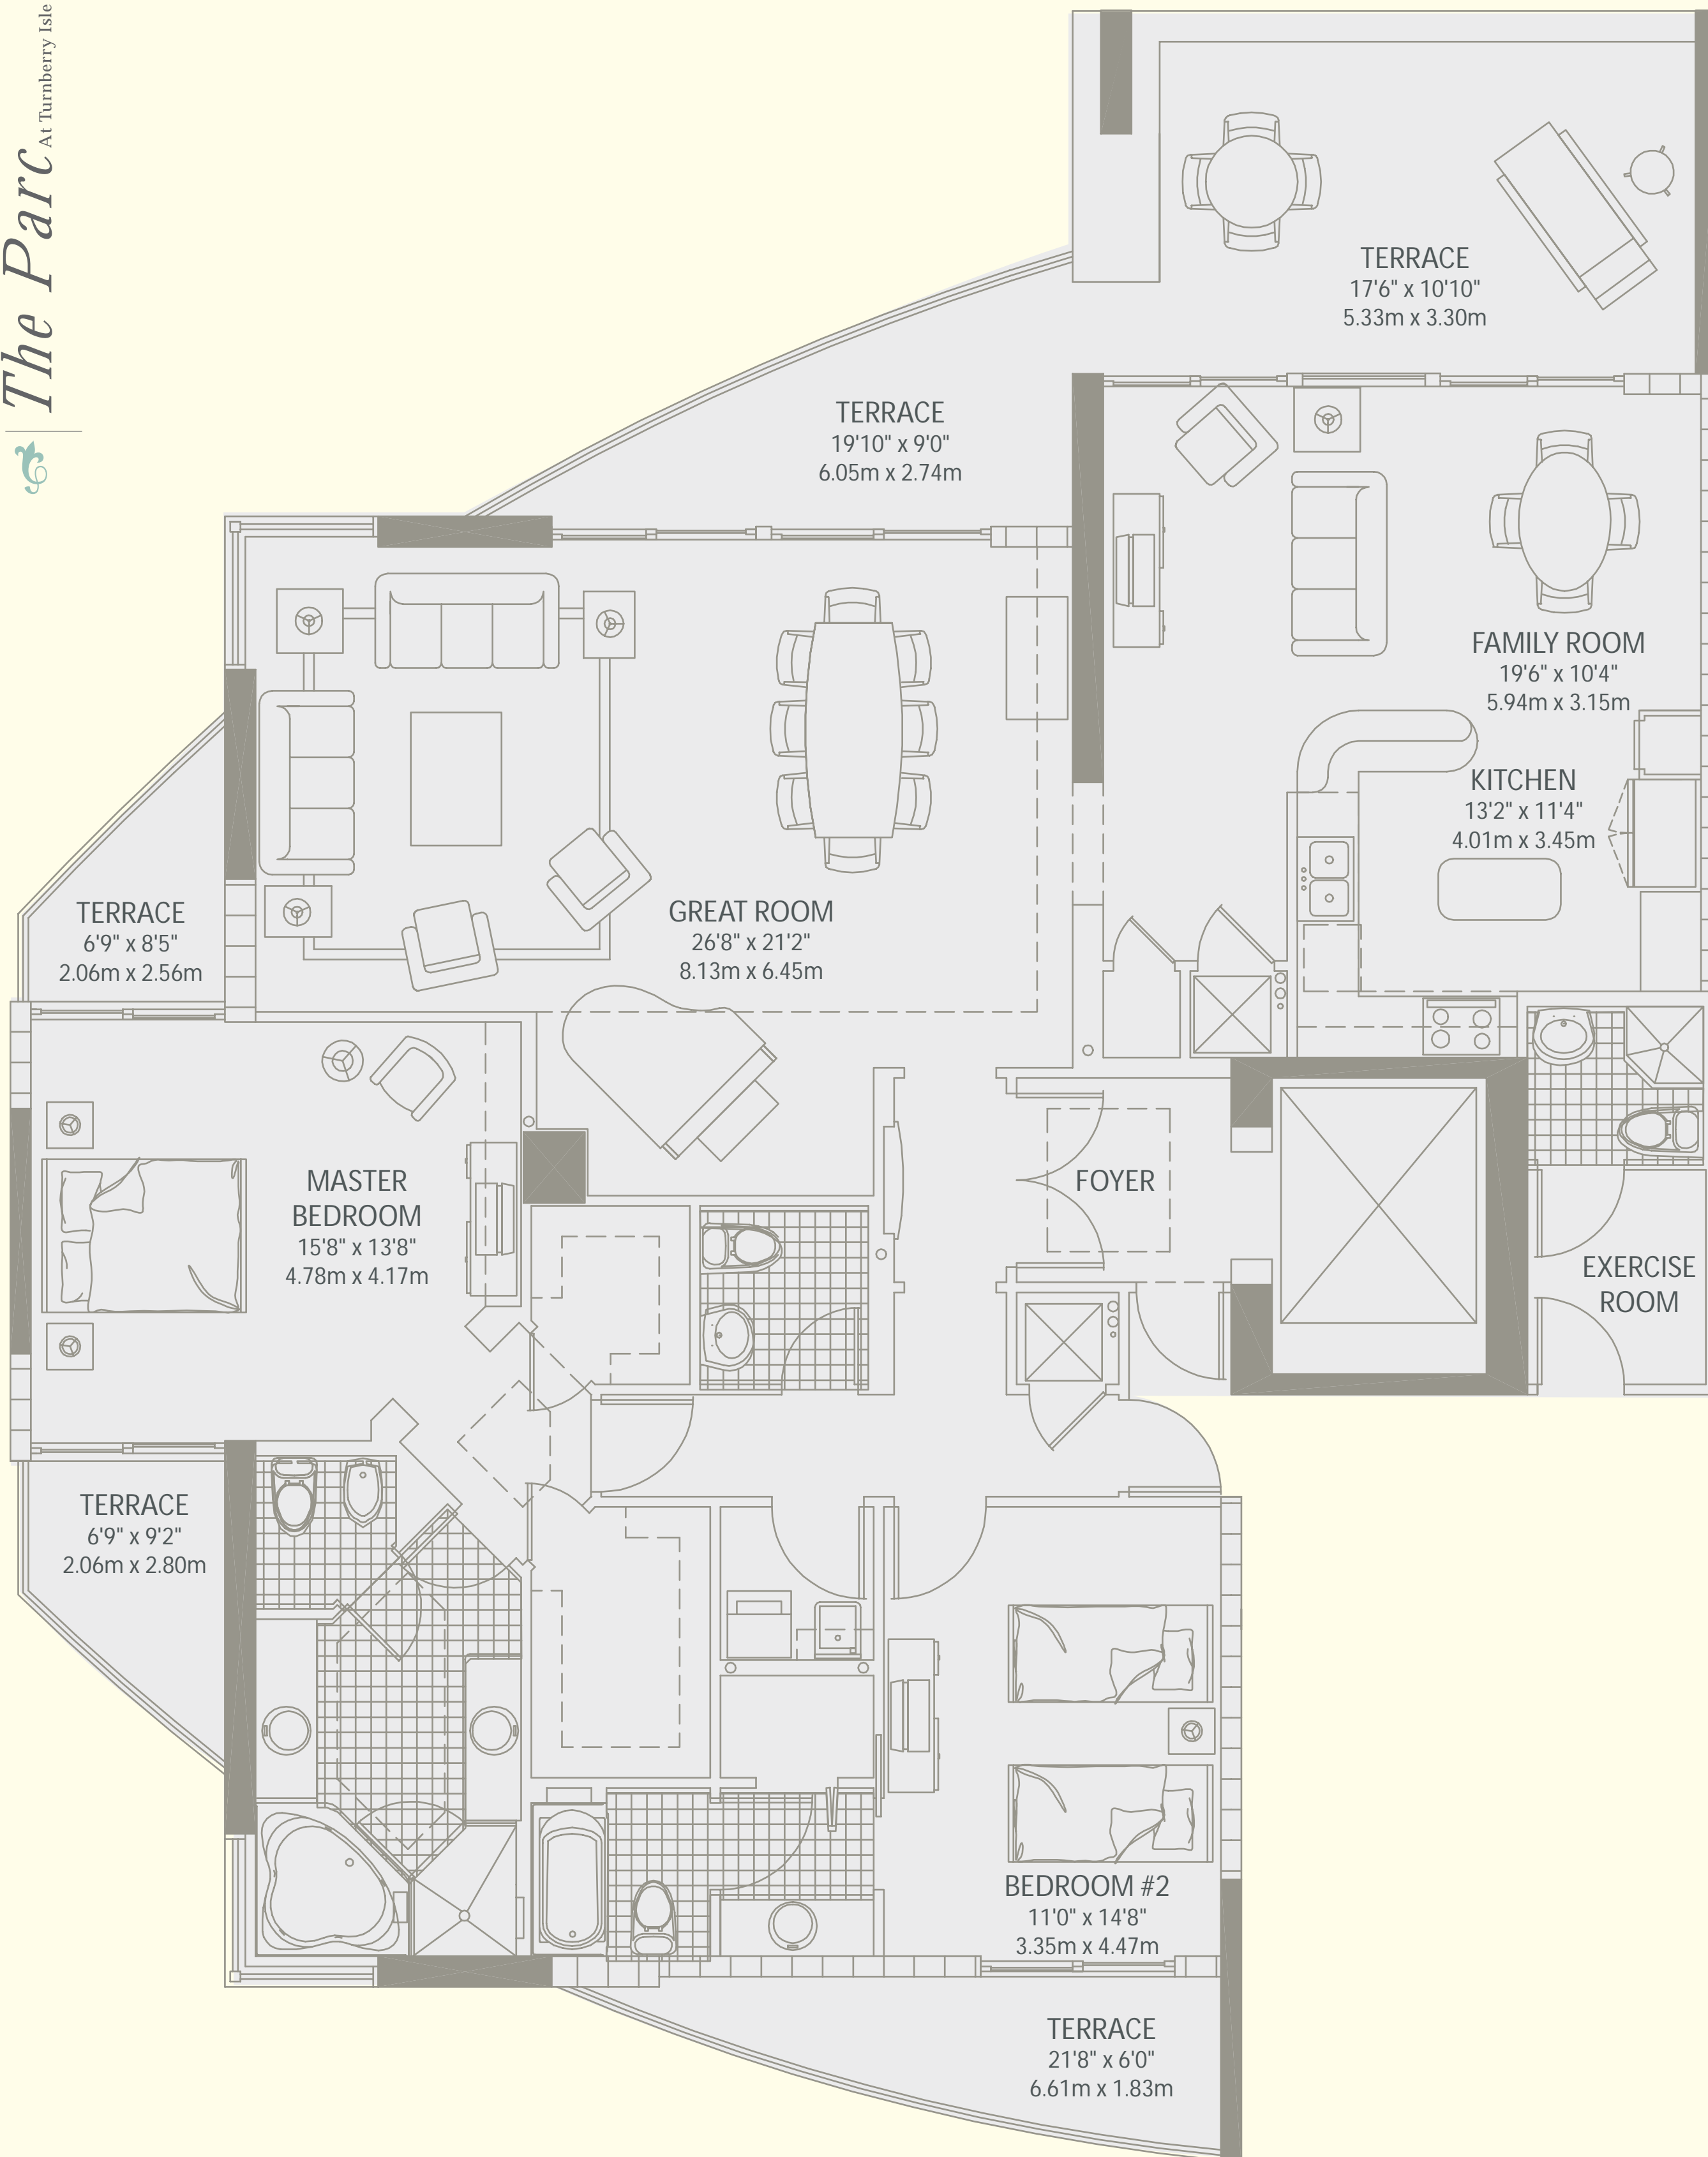

*Penthouse 121 Level 21 Tower 1*

*Penthouse 121 & 122*

2 BEDROOM 3 1/2 BATH + FAMILY ROOM + EXERCISE ROOM		
INTERIOR	2,072 SQ.FT.	192.49 M <sup>2</sup>
TERRACE	472 SQ.FT.	43.85 M <sup>2</sup>
TOTAL	2,544 SQ.FT.	236.34 M <sup>2</sup>

*Penthouse 122 Level 21 Tower 2*

( SAME FLOORPLAN REVERSED )

*Key Plan*