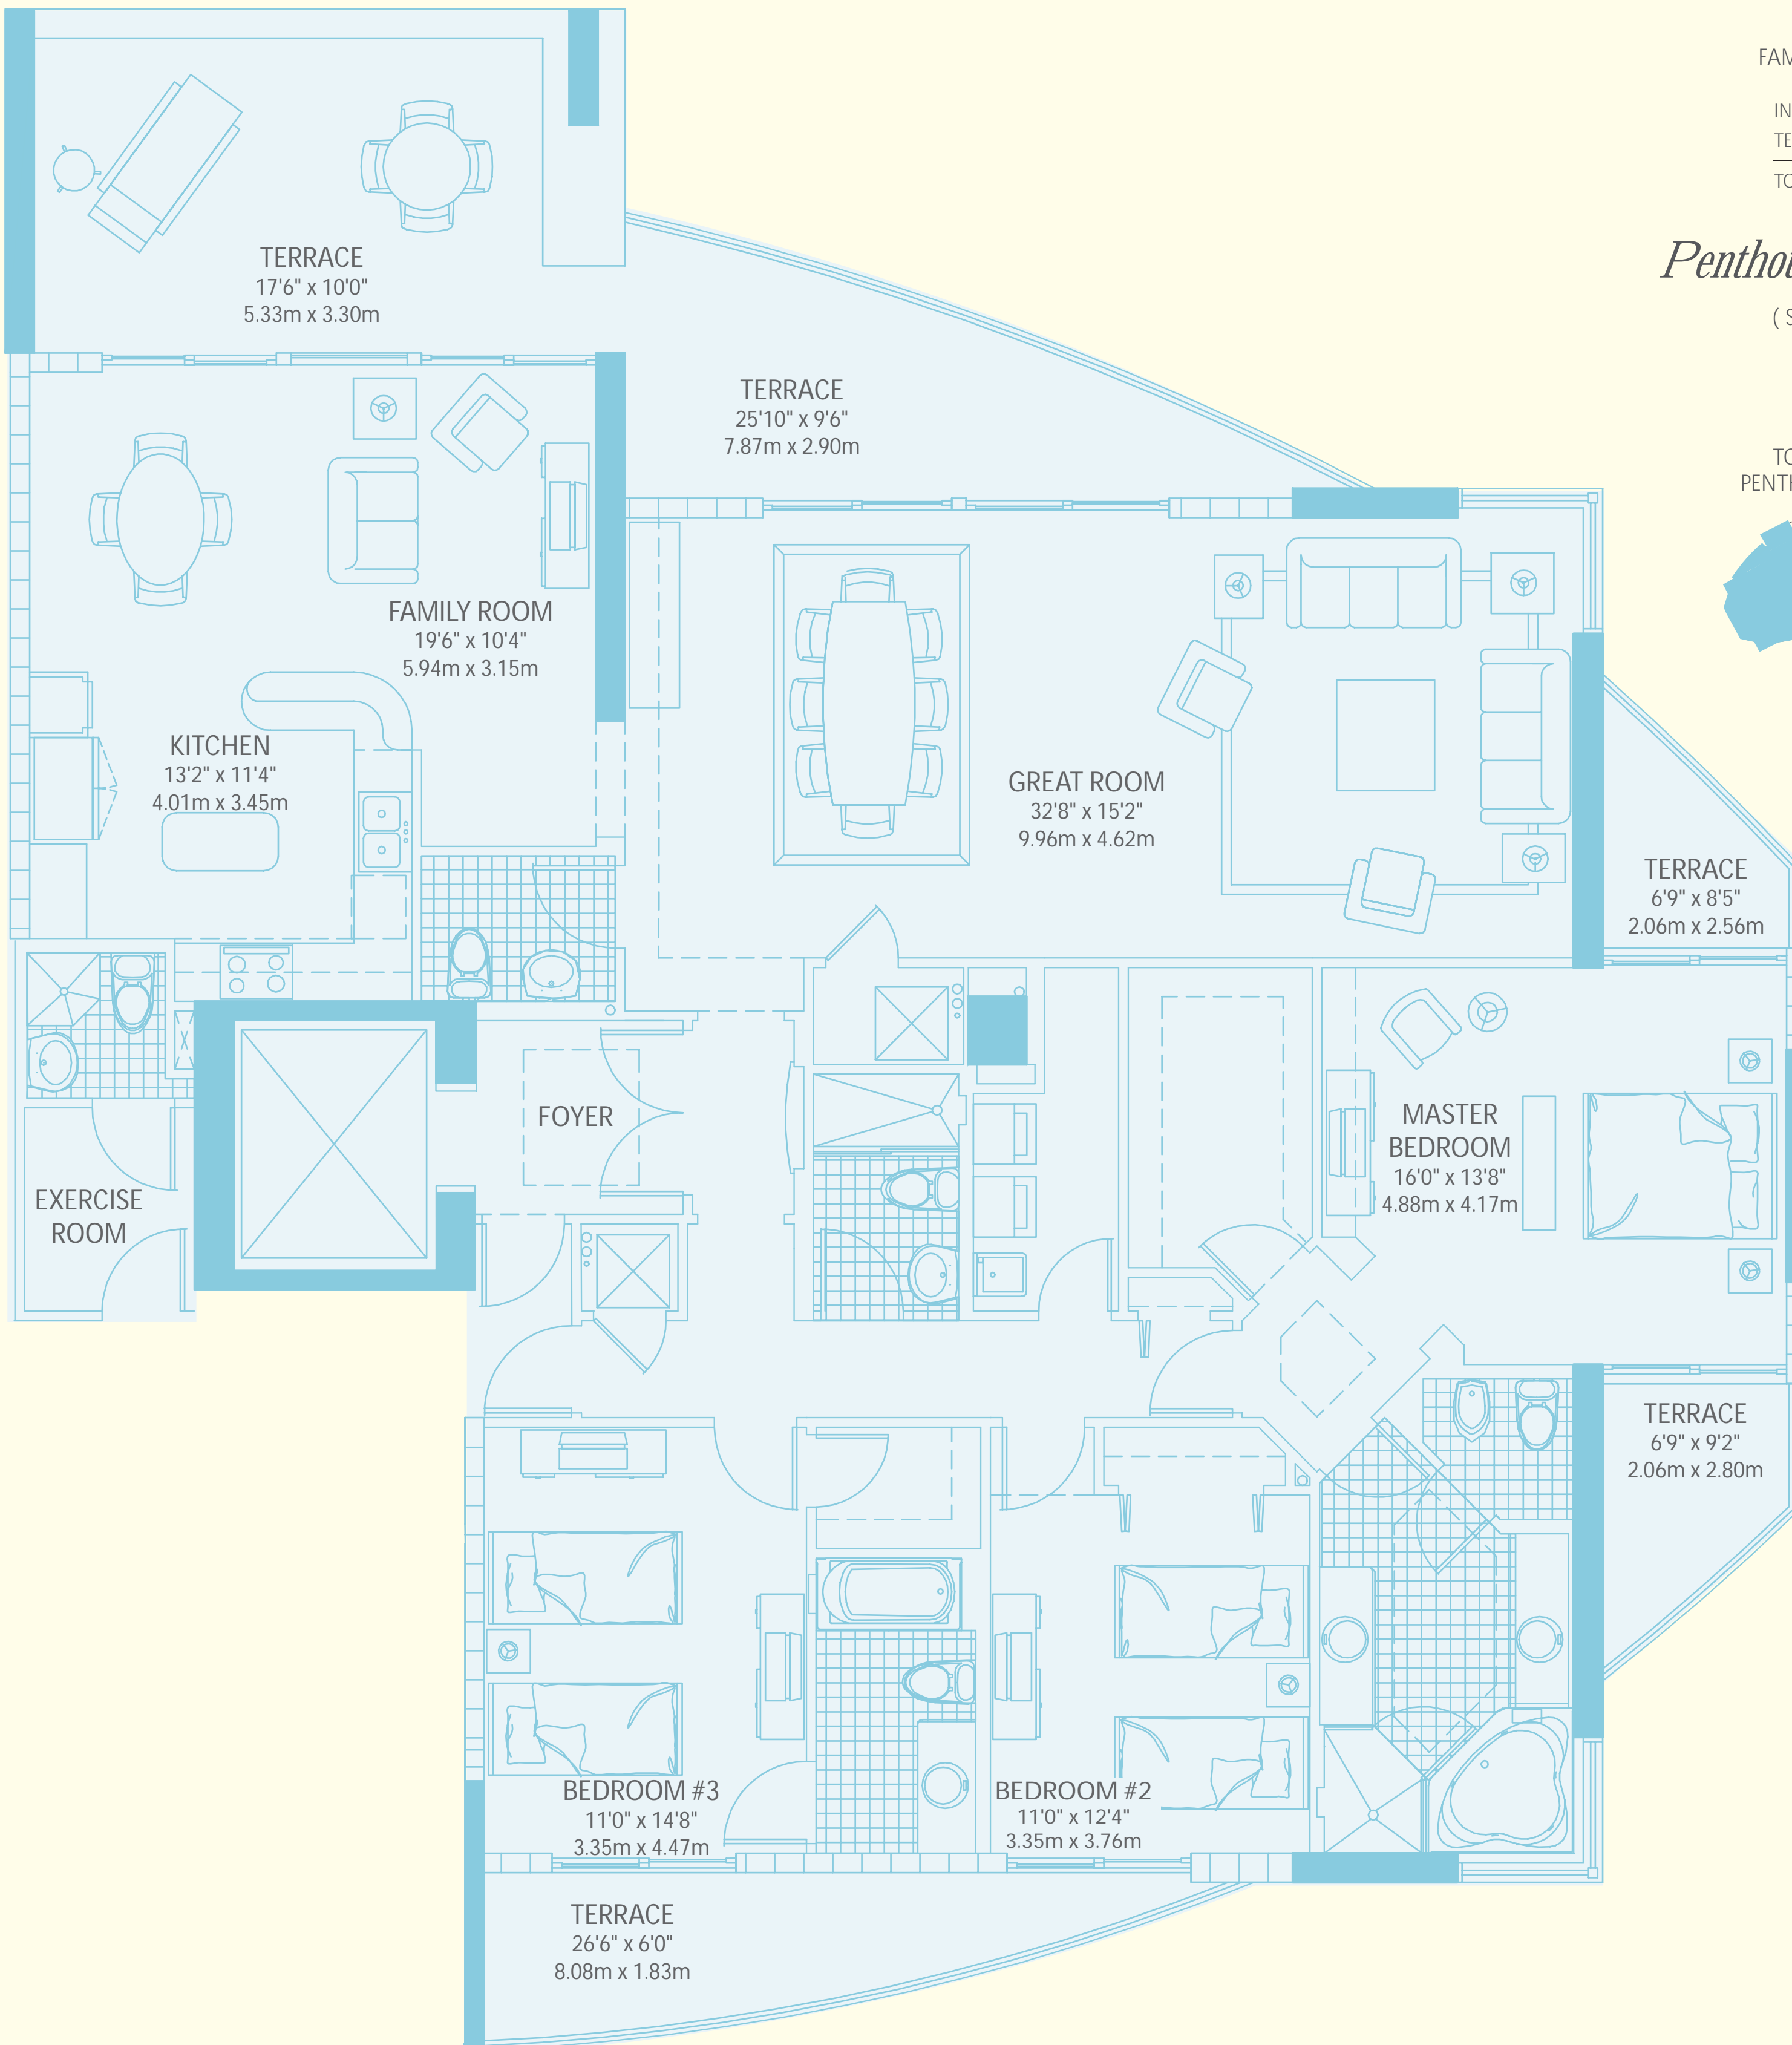

*Penthouse 111 Level 21 Tower 1*

*Penthouse 111 & 112*

3 BEDROOM 4 1/2 BATH +  
FAMILY ROOM + EXERCISE ROOM

INTERIOR	2,350 SQ.FT.	218.32 M <sup>2</sup>
TERRACE	542 SQ.FT.	50.35 M <sup>2</sup>
TOTAL	2,892 SQ.FT.	268.67 M <sup>2</sup>

*Penthouse 112 Level 21 Tower 2*

( SAME FLOORPLAN REVERSED )

*Key Plan*